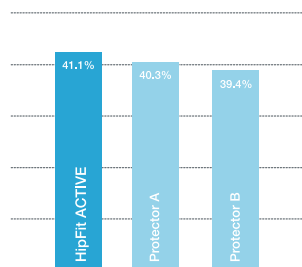

Impact Protection

Delloch offers two high-performance HipFit pads to meet everyone's needs. Extensively tested and internationally approved, both provide ultimate protection.

Soft Shell Protectors
% of Force Reduction in Event of a Fall

HipFit ACTIVE

This dual-density, ultra lightweight foam pad is the ultimate soft-shell hip protector.