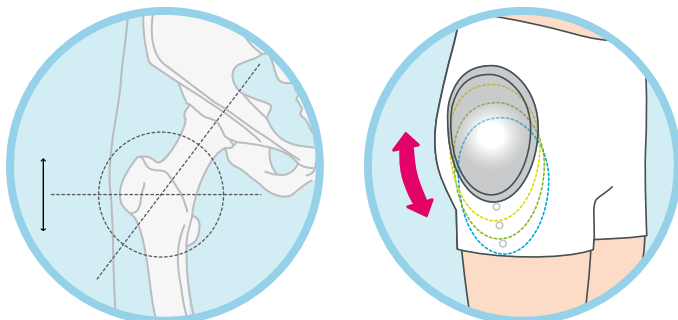

The Perfect Fit

We're all different shapes and sizes, we're not just flat or round. In a category of one-size-fits-all, other hip protectors rely on either large, bulky pads or compromise pad positioning.

Delloch HipFit is different. We know that one size does not fit all and the key to comfort is the perfect fit. That's why HipFit is the world's first hip protector with a pad positioning system and body conforming pads.

Perfect Positioning

We're not only different on the outside; anatomically we're different on the inside.

HipFit caters for greater trochanter variance with a unique pad positioning system ensuring the protection is in just the right place.

The patented HipFit POSITION system sets Delloch apart. The quick and simple system accurately aligns the pad, whatever the hip bone position or however the undergarment is worn.