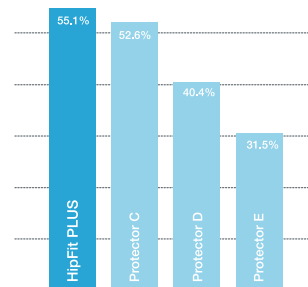

Hard Shell Protectors
% of Force Reduction in Event of a Fall

HipFit PLUS

This ultra slim-line reinforced polymer shield with a soft inner foam layer is the ultimate hard-shell hip protector.